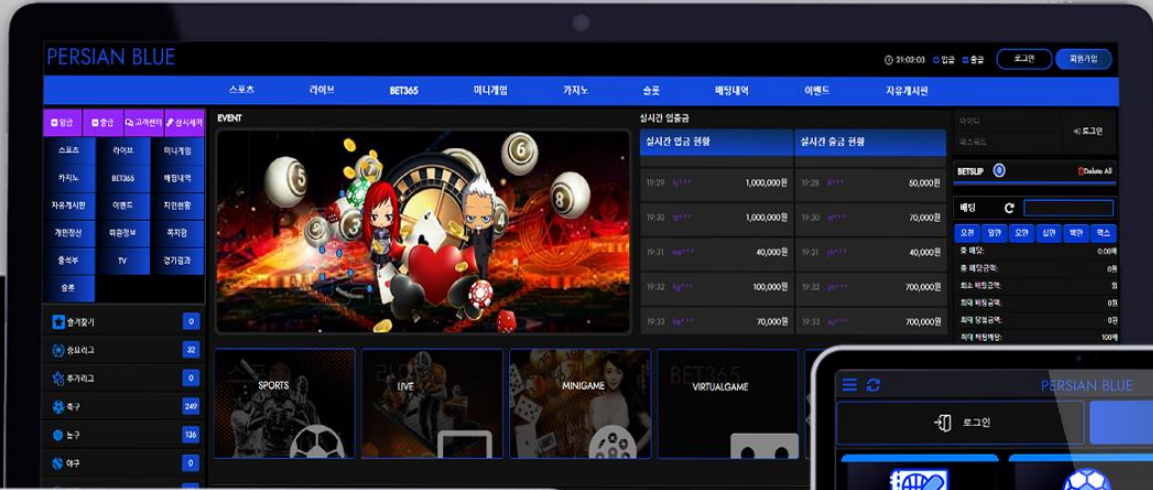

- Desktop Monitor:** Shows the main dashboard with navigation tabs for '스포츠' (Sports), '라이브' (Live), 'BET365', '미니게임' (Mini-game), '카지노' (Casino), '슬롯' (Slots), '베팅내역' (Betting history), '이벤트' (Events), and '자유게시판' (Free board). A central banner features a cartoon illustration of a character with a red heart. Below the banner are categories for '스포츠' (sports), '라이브' (live), '미니게임' (minigame), 'BET365 virtualgame', and '카지노' (casino). A table of betting odds is visible on the right side.
- Tablet:** Shows the 'EVENT' section with a large cartoon illustration and a table of '실시간 입출금 현황' (Real-time deposit/withdrawal status). The table lists various betting events with their respective amounts and odds.
- Smartphone:** Shows the '스포츠' (Sports) section with a list of betting events and odds. The interface is optimized for a smaller screen, with a focus on the event details and betting options.
- Laptop:** Shows the '스포츠' (Sports) section with a list of betting events and odds. The interface is optimized for a larger screen, with a focus on the event details and betting options.

Persian Blue

0037CD

08040A

101010

1D1A1C

0E102B

Sandy Brown

FDC87C