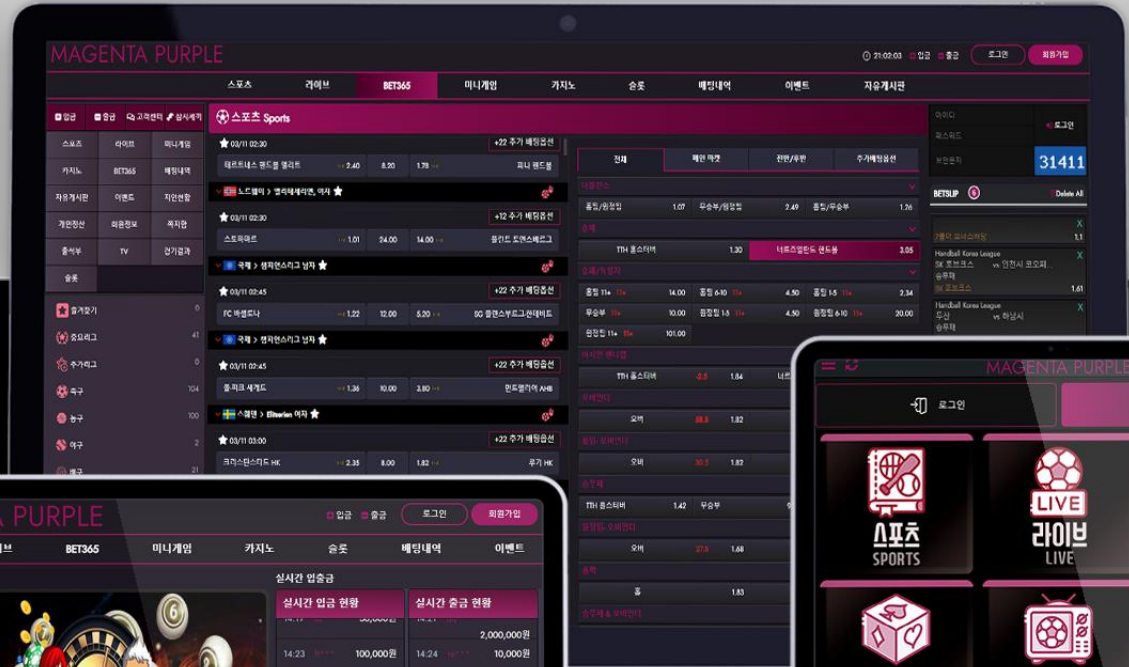

850B4D

292632

6E646E

020000

060405

Magenta Purple