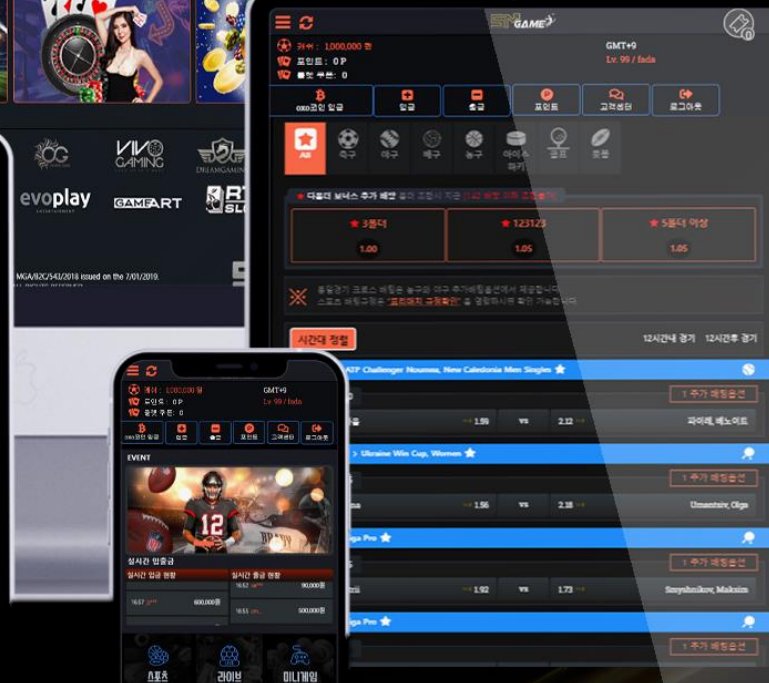

F76646

101010

771601

45432E

2C333A

Salmon Cobalt