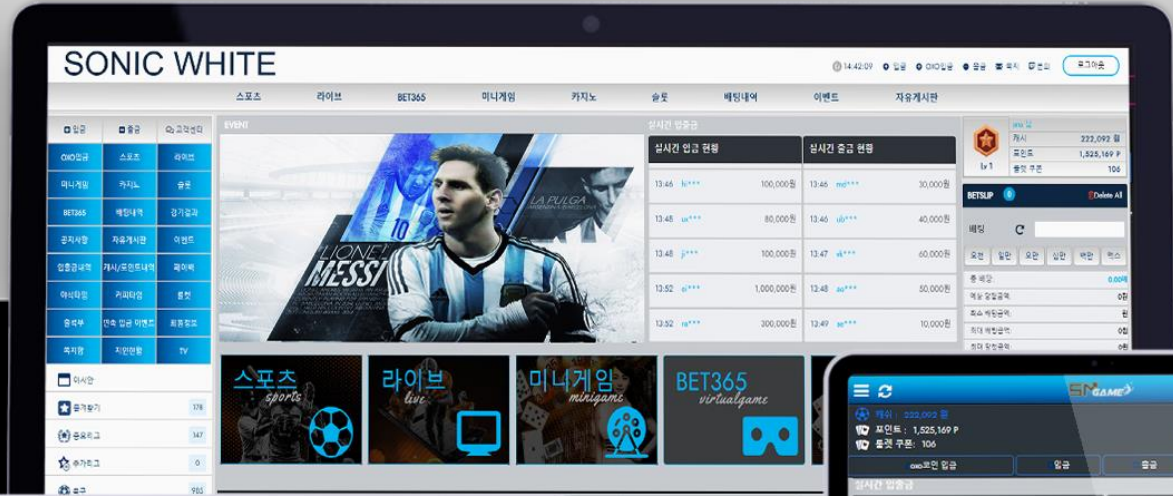

008ACE

FAFAFA

2A2F35

02212B

DFE2E6

Sonic White