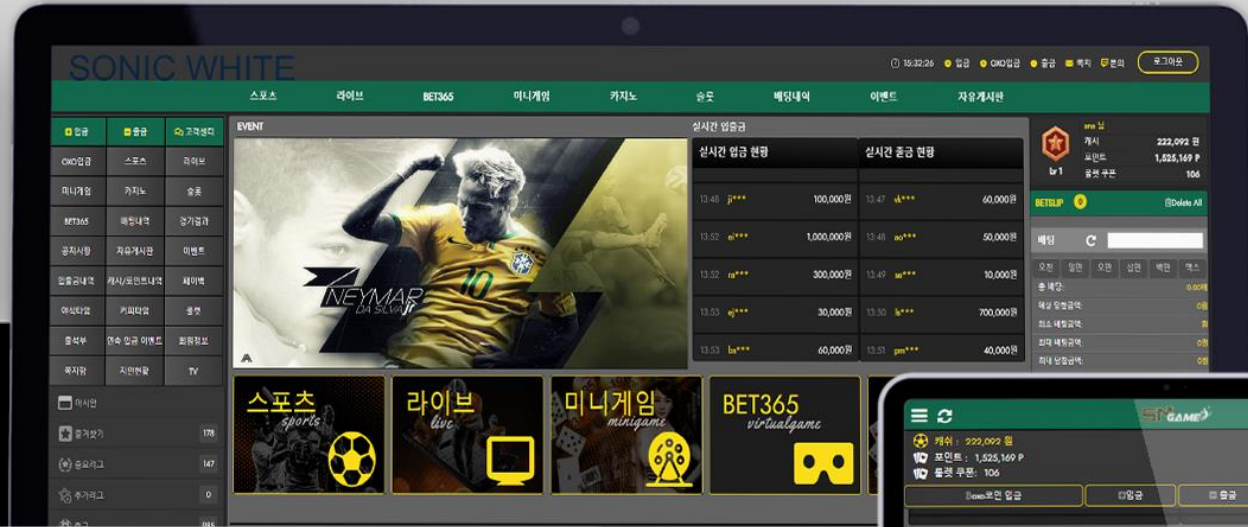

FBE118

126E51

767371

EEEDDEB

464647

Green Grey