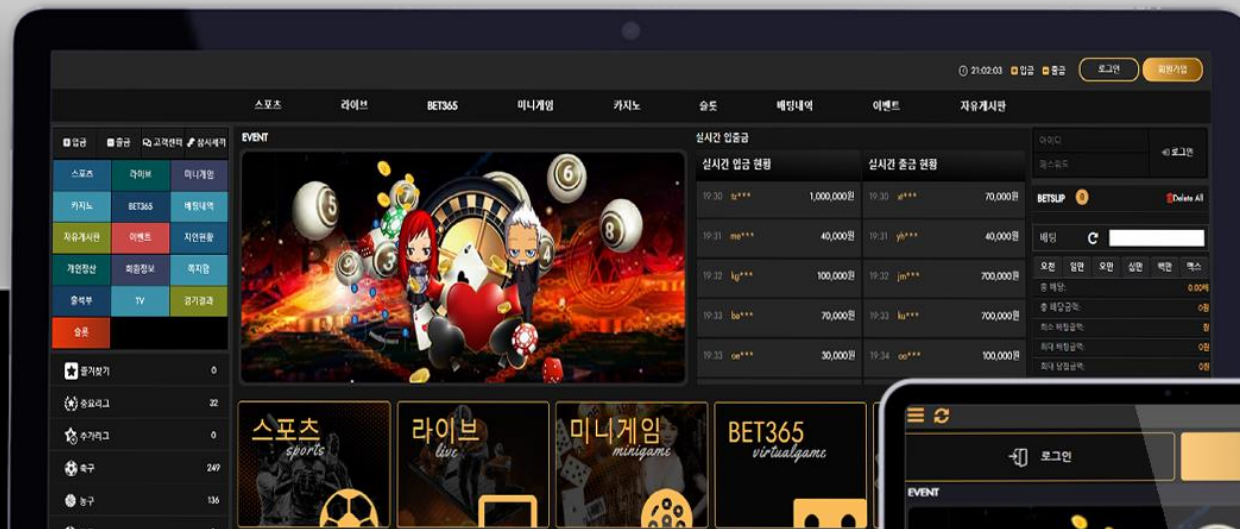

Copper Black

D19D4B

DCBA86

151414

564A3C

AA907F