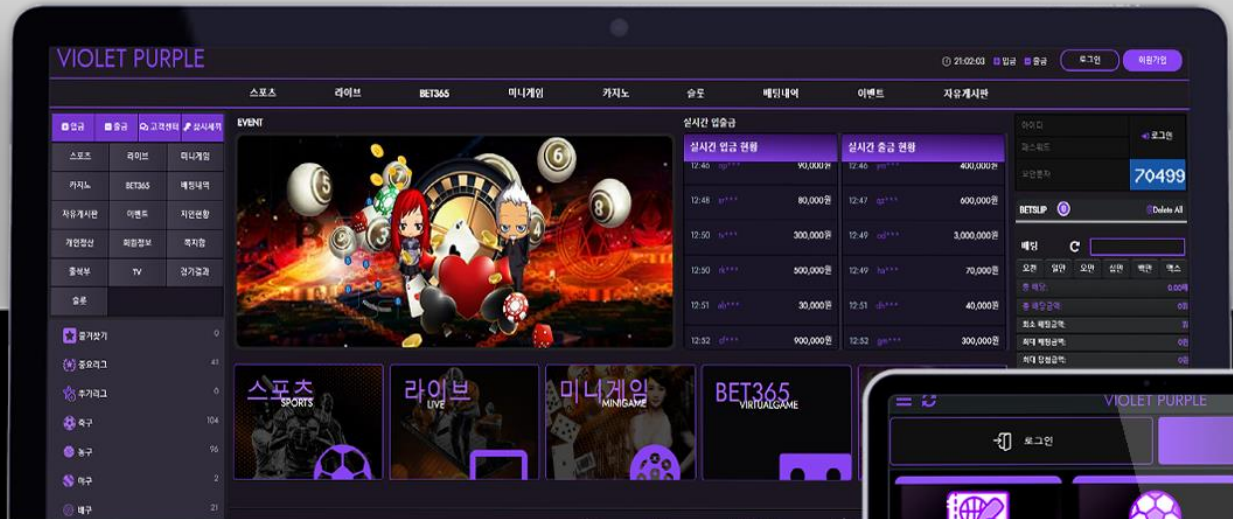

- Desktop Monitor:** Shows the main dashboard with navigation tabs for '스포츠' (Sports), '라이브' (Live), 'BET365', '미니게임' (Mini-game), '카지노' (Casino), '슬롯' (Slots), '베팅내역' (Betting history), '이벤트' (Events), and '자유게시판' (Free board). A central banner features a cartoon illustration of a character with a red heart. Below the banner are categories for '스포츠' (sports), '라이브' (live), '미니게임' (minigame), 'BET365 virtualgame', and '카지노' (casino). A table of betting odds is visible on the right side.
- Tablet:** Shows the 'EVENT' section with a large cartoon illustration and a table of '실시간 입출금 현황' (Real-time deposit/withdrawal status). The table lists various betting events with their respective amounts and odds.
- Smartphone:** Shows the '스포츠' (Sports) section with a list of betting events and odds. The interface is optimized for a smaller screen, with a focus on the event details and betting options.
- Laptop:** Shows the '스포츠' (Sports) section with a list of betting events and odds. The interface is optimized for a larger screen, with a focus on the event details and betting options.

Violet Purple

6931BD

010000

7B669E

1D1925

595259

008ACE

FAFAFA