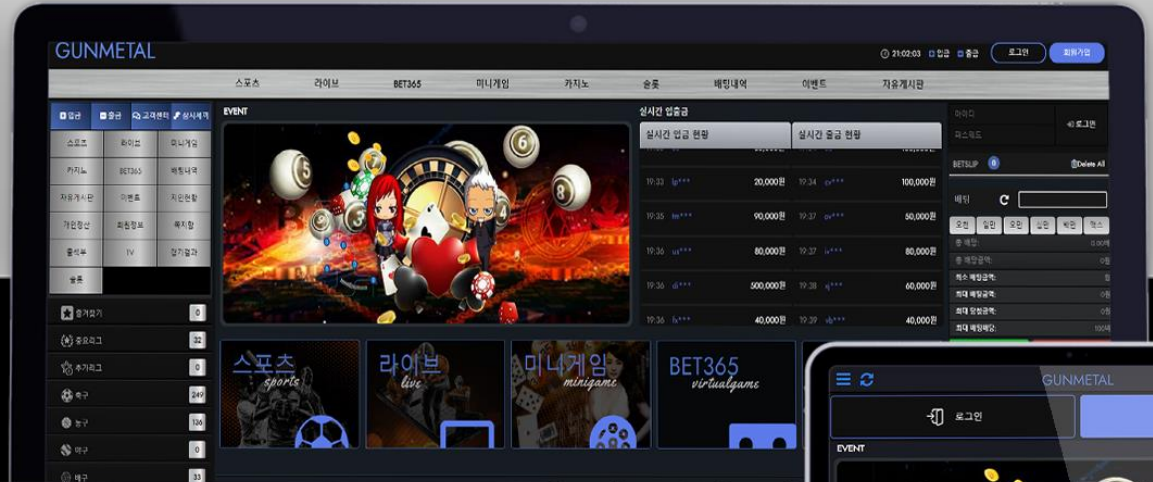

2C4273

C37E61

8191A3

6A6C6F

030101

Gunmetal Darkblue