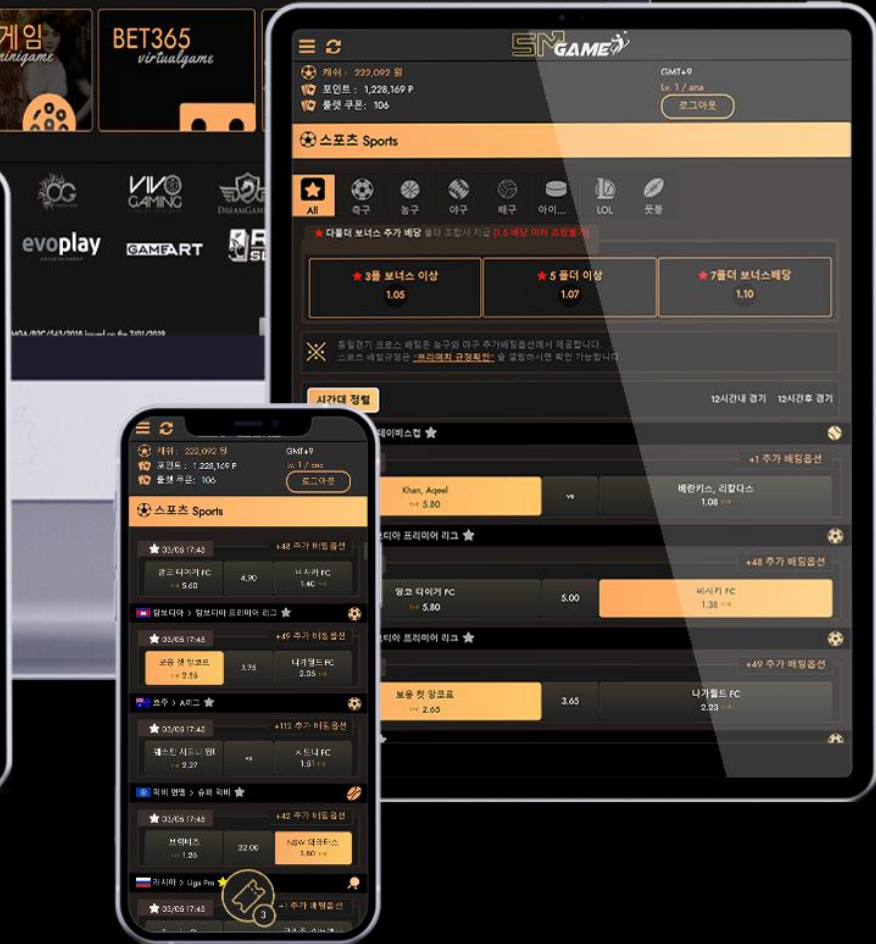

Sandy Brown

FDC87C

403D3A

141619

0A0A0C

694E37