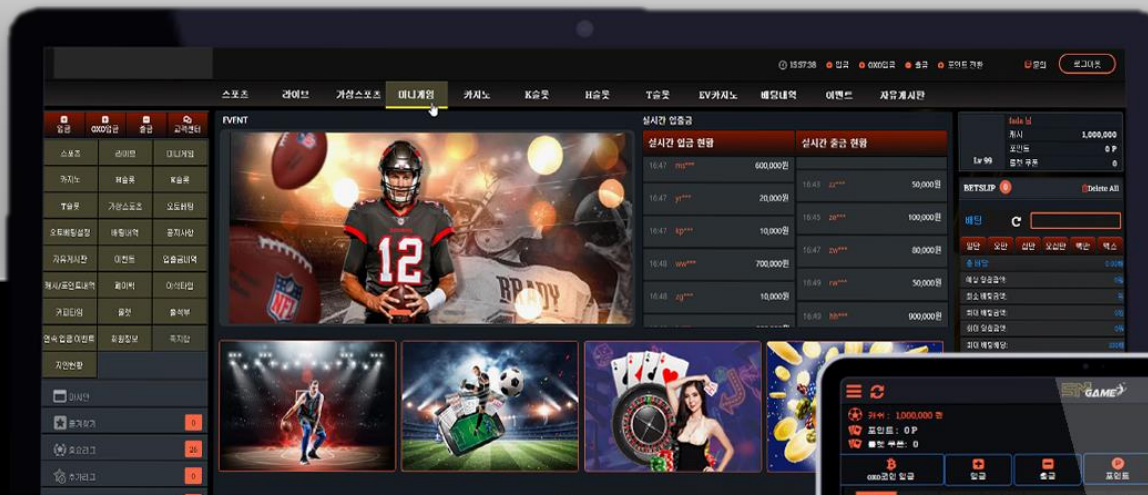

F76646

101010

771601

45432E

2C333A

Salmon Cobalt